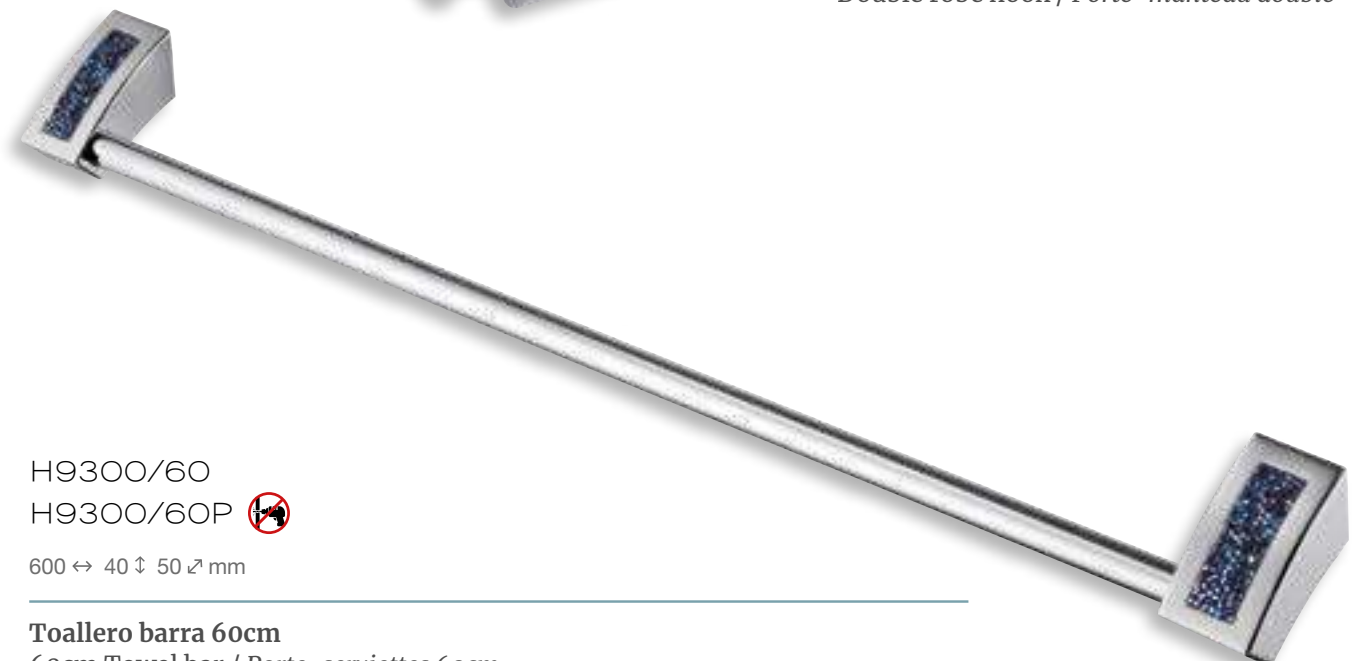

H9300/O9D

H9300/O9DP

70 ↔ 30 ↓ 50 ↗ mm

Percha doble
Double robe hook / Porte-manteau double