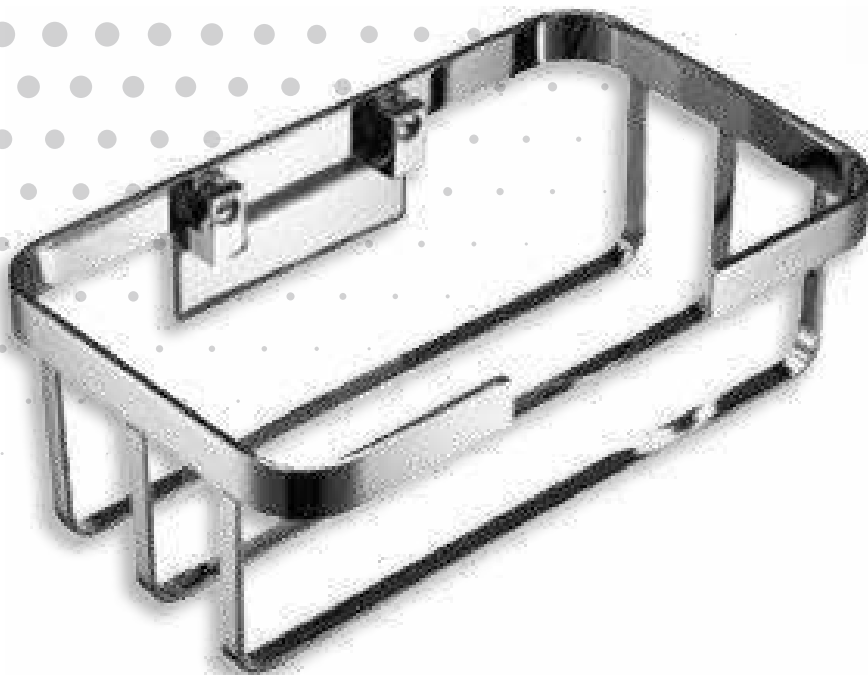

Jabonera / Esponjera
Soap/Sponge holder
Porte-savon/Porte-éponge

Cromo
Chrome
Chrome

Negro
Black
Noir

Porta-toallitas

H2310/70
 H2310/70P

200 ↔ 75 ↓ 120 ↗ mm

Porta-toallitas
Wipes holder
Porte lingettes

Cromo
Chrome
Chrome