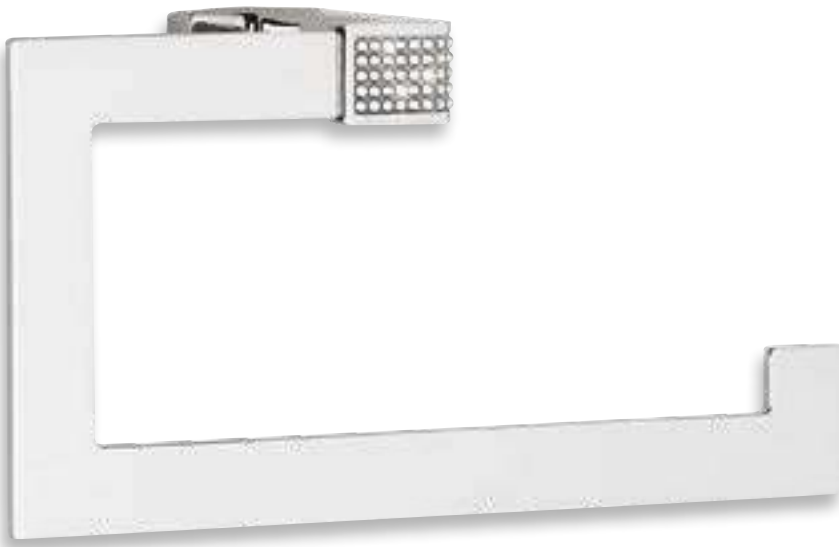

H9000 Diamond

MADE WITH SWAROVSKI® ELEMENTS