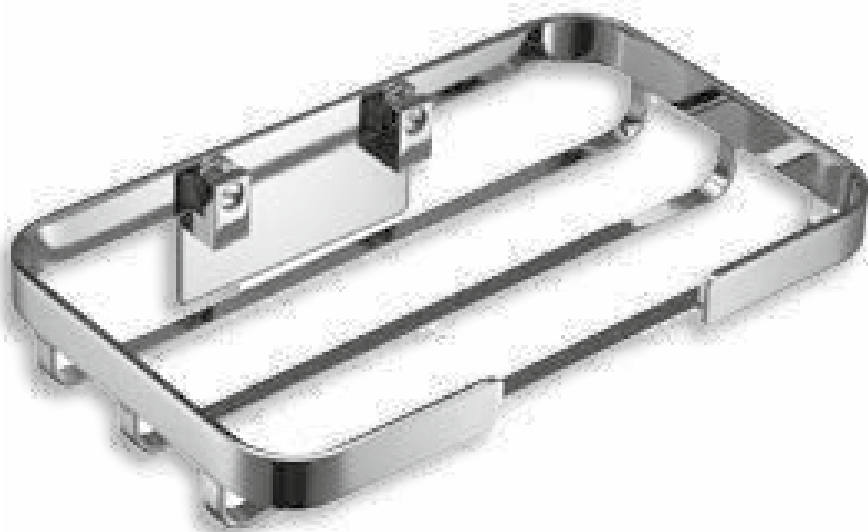

Jabonera / Esponjera
Soap/Sponge holder
Porte-savon/Porte-éponge

Cromo
Chrome
Chrome

Negro
Black
Noir

Porta-toallitas

H2310/70
 H2310/70P

200 ↔ 75 ↓ 120 ↗ mm

Porta-toallitas
Wipes holder
Porte lingettes

Cromo
Chrome
Chrome