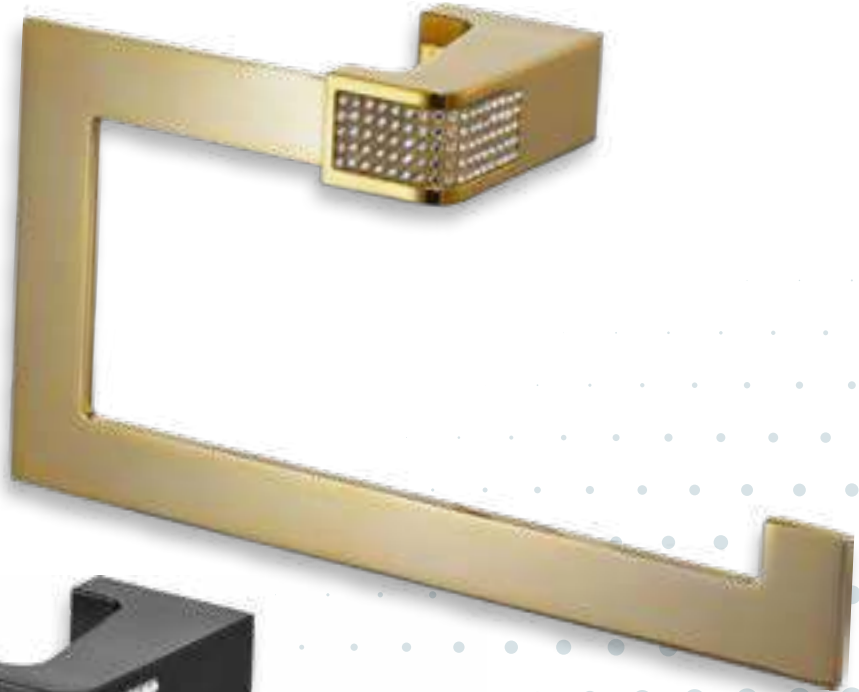

Diamond

MADE WITH SWAROVSKI® ELEMENTS